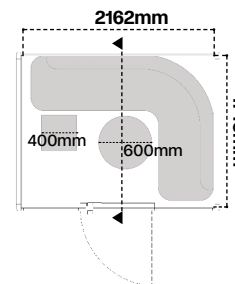

Corner Sofa

- Focus Range FO-86
- Custom Colours

*Dimensions shown are for reference only and do not constitute a technical drawing.