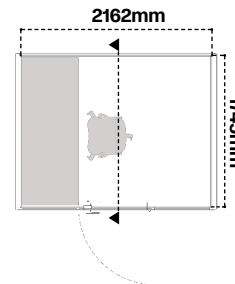

Task Chair

- Black
- Custom Colours

*Dimensions shown are for reference only and do not constitute a technical drawing.