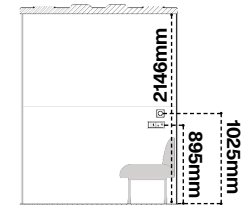

Corner Sofa

- Focus Range FO-86
- Custom Colours

*Dimensions shown are for reference only and do not constitute a technical drawing.