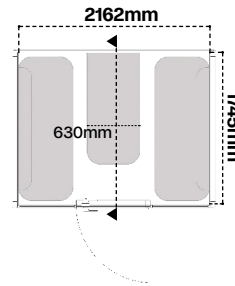

Benches

- Focus Range FO-86
- Custom Colours

*Dimensions shown are for reference only and do not constitute a technical drawing.