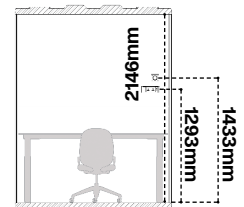

Task Chair

- Black
- Custom Colours

*Dimensions shown are for reference only and do not constitute a technical drawing.