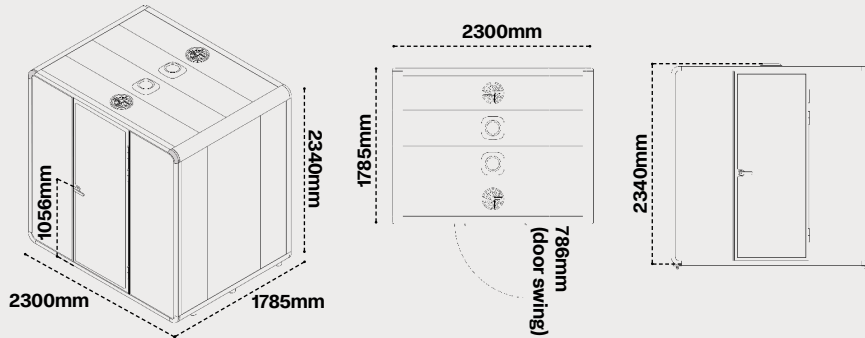

Quad+

Meet, collaborate and focus - together; This is our most versatile booth with a generous footprint. Built for small groups or for use as a spacious private office, it adapts to fit the way you work.

*Dimensions shown are for reference only and do not constitute a technical drawing. A minimum clearance of 40mm is required on all sides for installation and ventilation purposes.