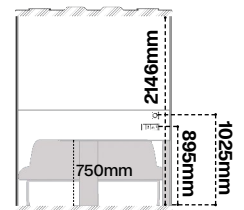

Benches

- Focus Range FO-86
- Custom Colours

*Dimensions shown are for reference only and do not constitute a technical drawing.